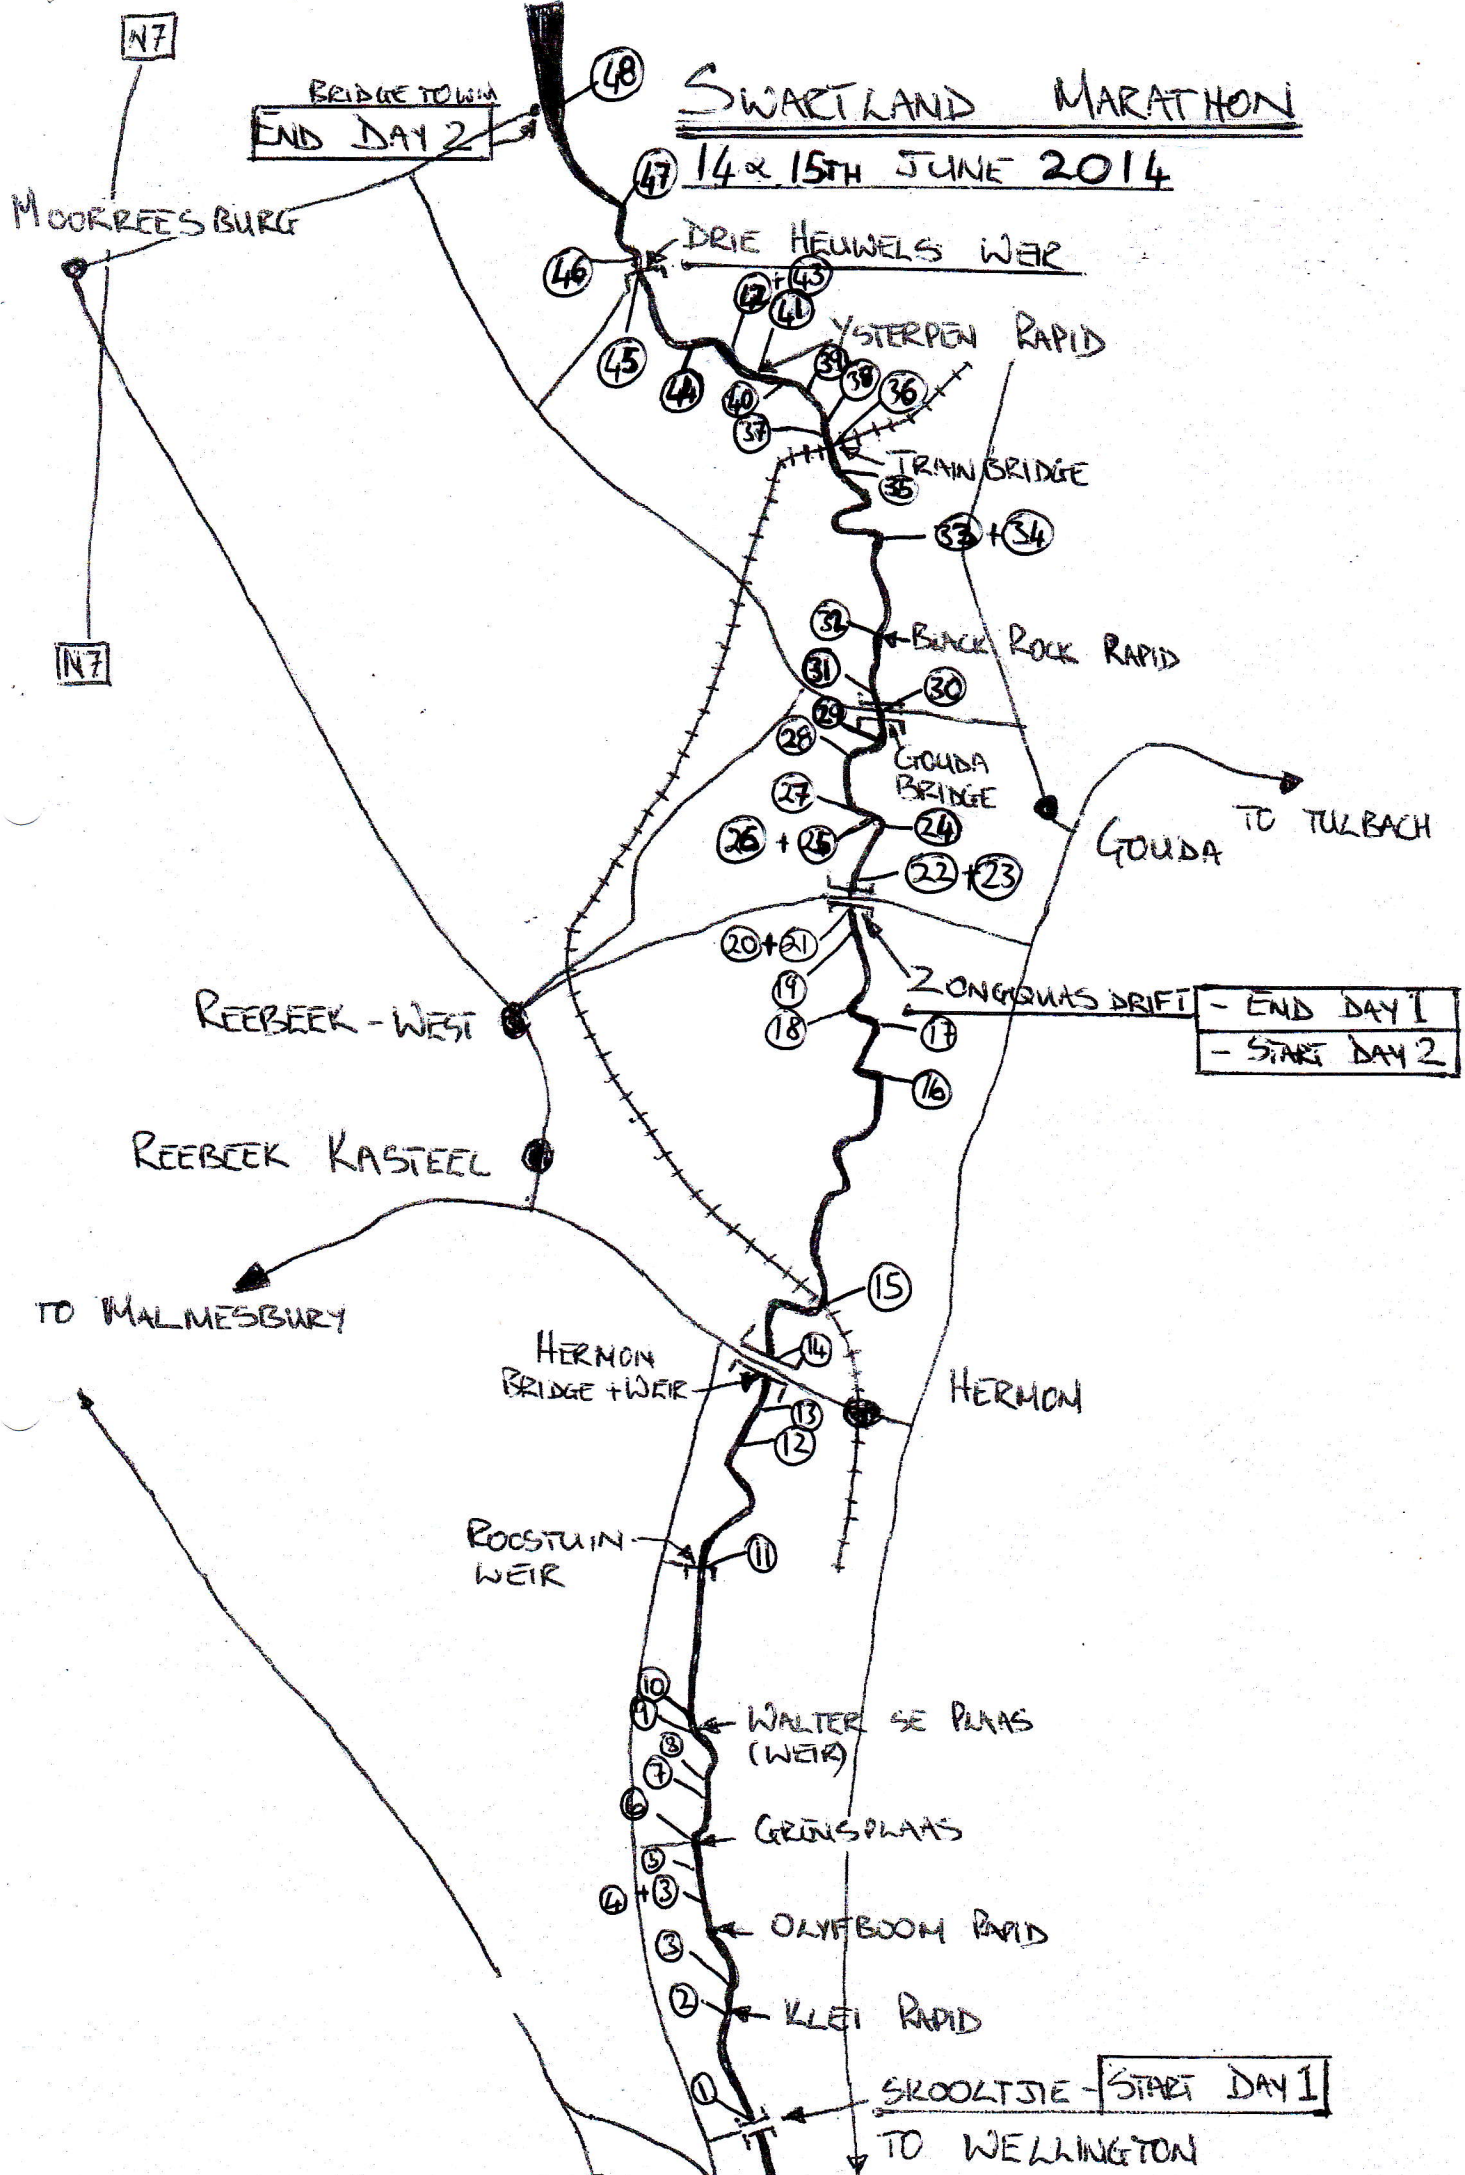

# SWARTLAND MARATHON

14 & 15TH JUNE 2014

BRIDGE TOWN  
END DAY 2

ZONGQUAS DRIFT  
- END DAY 1  
- START DAY 2

GOUDA TO TULBACH

SROOLTJIE - START DAY 1

TO WELLINGTON

N7

N7

MOORREESBURG

REEBEEK - WEST

REEBEEK KASTEEL

TO MALMESBURY

HERMON  
BRIDGE + WEIR

HERMON

ROOSTUIN  
WEIR

WALTER SE PLAAS  
(WEIR)

GRUNSPLAAS

OLYFBOOM RAPID

KLEI RAPID

SROOLTJIE - START DAY 1

TO WELLINGTON